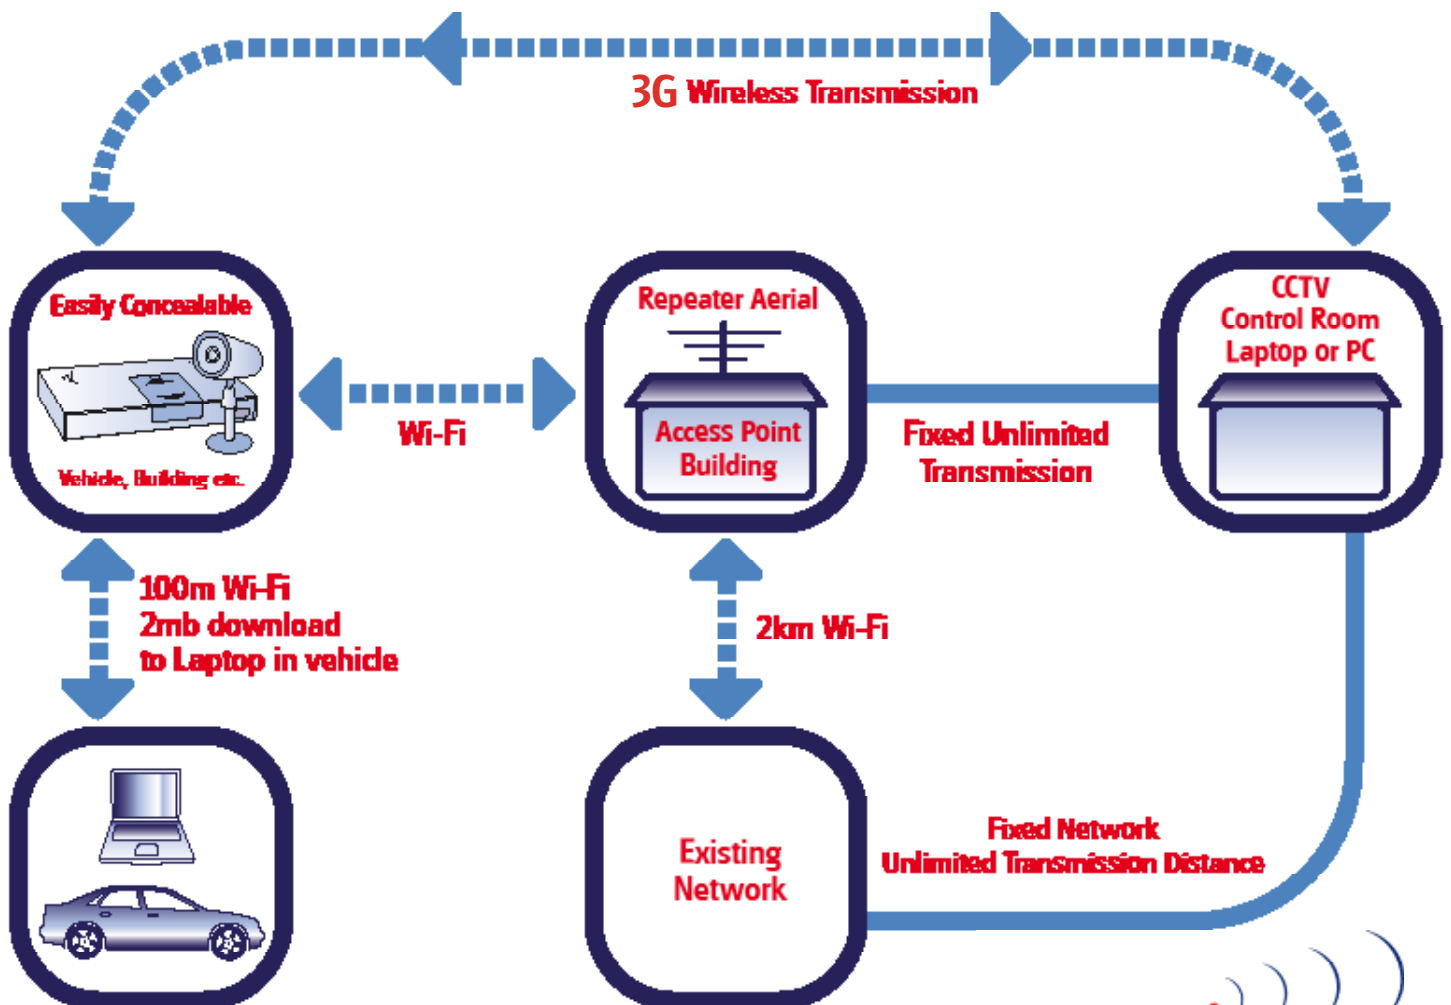

TRANSMISSION METHODS

The variety of cutting edge transmission methods provided by Wireless CCTV makes the product portfolio extremely flexible and cost effective. WCCTV utilises its expertise in telecoms and CCTV to provide state of the art products and systems which are capable of operating over multiple remote transmission media.

Every WCCTV product contains 3G HSUPA technology, plus an additional transmission medium to maximise flexibility and portability. This unique approach provides the ability to transmit fluid, high-resolution images wirelessly without geographical restrictions, making WCCTV equipment ideal for covert operations.

Each WCCTV system also has an IP address allowing it to utilise broadband technology, which offers high-speed, fixed-cost transmission networks for live 24/7 monitoring. Broadband technology is ideal for remote covert surveillance where there is access to a telephone line with broadband connection.

Long or short range Wi-Fi technology can also be built in to the WCCTV 3G Compact system. Short range Wi-Fi enables high speed downloads up to 100m away from a Wi-Fi enabled laptop. Long range Wi-Fi transmission enables live monitoring up to 2km (line-of-sight) away from a broadband access point.