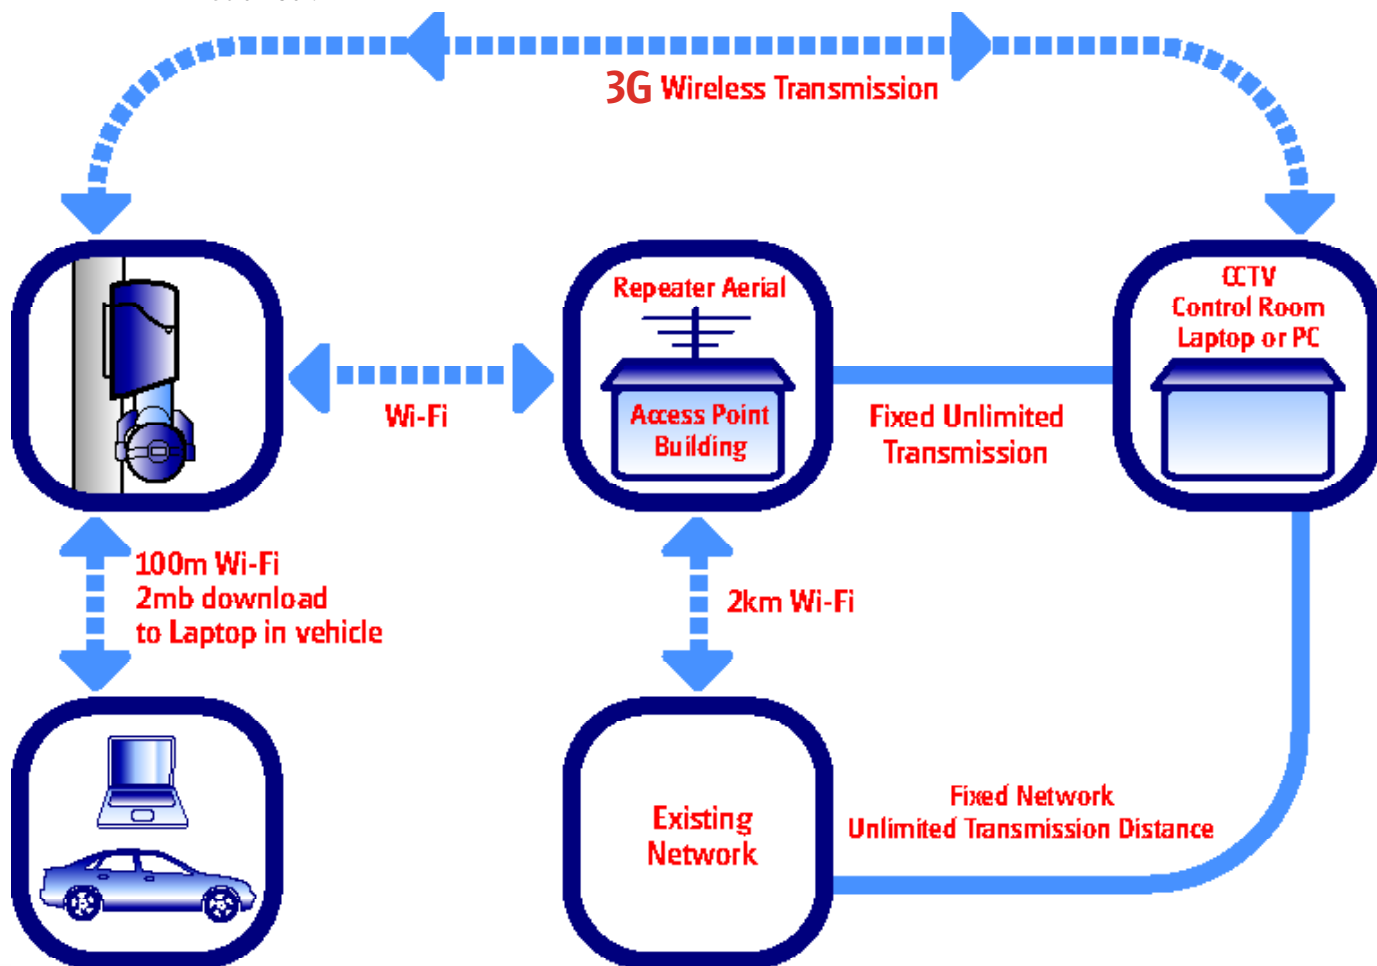

WCCTV 3G Heavy Duty Wireless Dome

WCCTV is a world leader in the provision of wireless surveillance systems, combining the very latest technology from the fields of mobile telecommunications and CCTV. Each system is a completely portable, mobile unit that delivers live images direct to a PDA, laptop, desktop PC or dedicated monitoring station. The systems can be located anywhere - there are no geographical restrictions. Simply dial into the WCCTV unit and view live or recorded digital footage - it's that simple!

HEAVY DUTY WIRELESS DOME

WCCTV's 3G Heavy Duty Dome Camera System has been designed for use in the harshest of environments. It provides the user with complete flexibility and portability. The Dome system has an integrated camera and transmission unit offered as a 'one box' solution. The system is ideal for rapid installation and temporary surveillance applications; it can be deployed in any location however harsh or remote. The Metal Mickey camera which is integrated into the unit is extremely robust and can operate in the most arduous of conditions. It is shotgun resistant, has an 18x or 36x optical zoom function and has a flat optic viewing window with wiper, to give distortion free images. Users are able to dial in remotely and access live images or stored digital footage from the integral hard drive. The camera itself can be controlled remotely with full pan, tilt and zoom functionality and a 360° field of vision.

TRANSMISSION METHODS

The variety of cutting edge transmission methods provided by WCCTV makes the product portfolio extremely flexible and cost effective. WCCTV utilise their expertise in telecoms and CCTV to provide state of the art products and systems which are capable of operating over multiple remote transmission media.