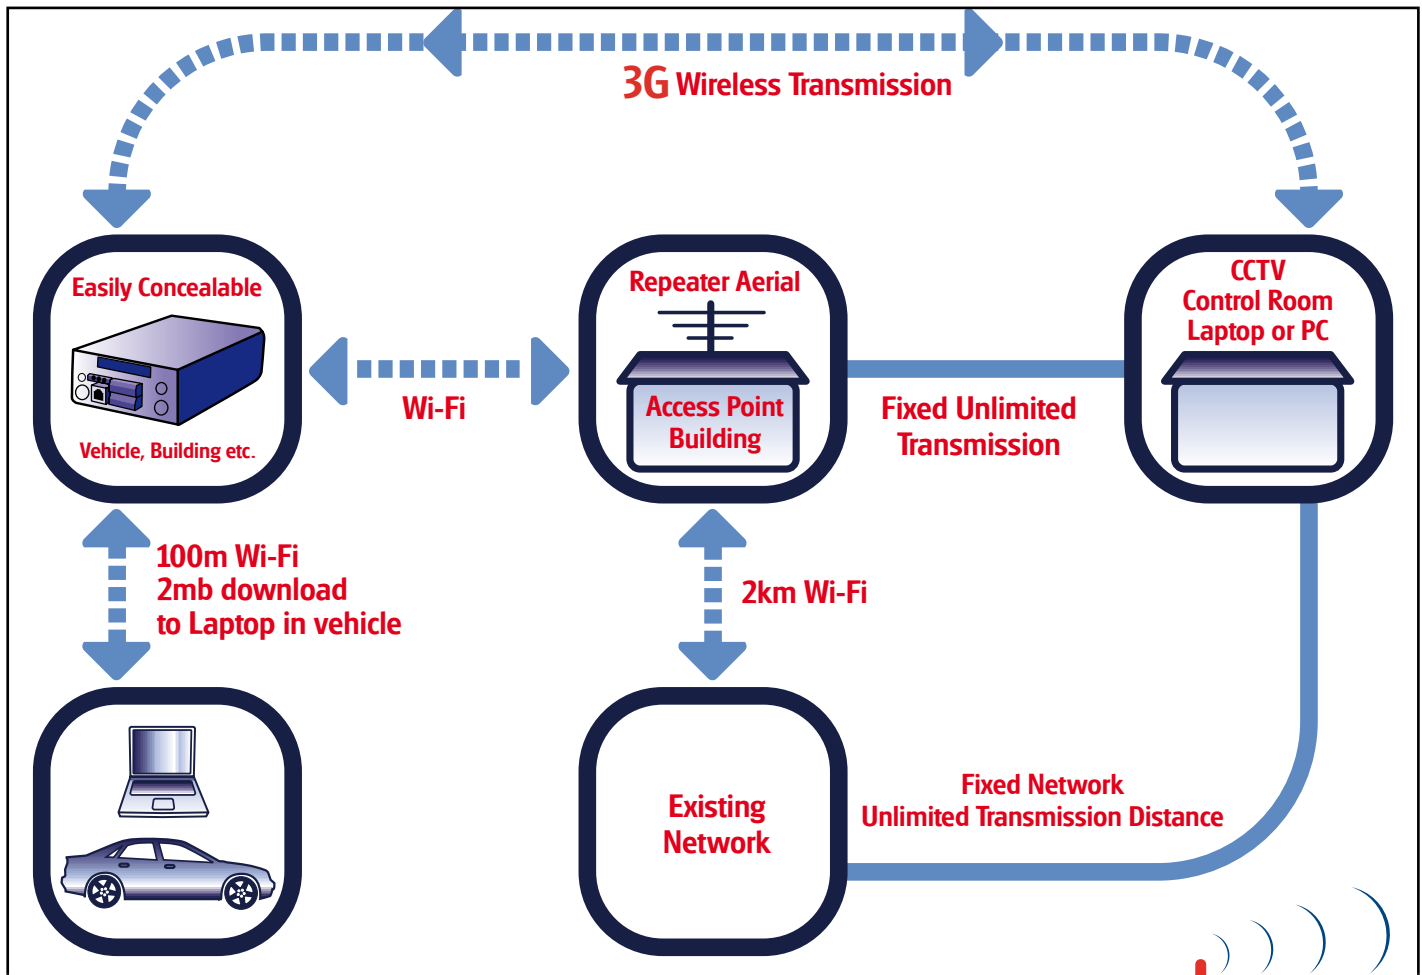

METHODS OF TRANSMISSION

The variety of cutting edge transmission methods provided by Wireless CCTV makes the product portfolio **extremely flexible and cost effective**. Wireless CCTV utilises its expertise in telecoms and CCTV to provide state of the art products and systems which are capable of operating over multiple remote transmission media.

Every WCCTV product contains **3G HSUPA technology**, plus an additional transmission medium to maximise flexibility and portability. This unique approach provides the ability to transmit fluid, high-resolution images wirelessly without geographical restrictions, making WCCTV equipment ideal for mobile and covert operations.

Each WCCTV system also has an IP address allowing it to utilise **broadband technology**, which offers high-speed, fixed-cost transmission networks for live 24/7 monitoring. Broadband technology is ideal for remote covert surveillance where there is access to a telephone line with broadband connection.

The WCCTV 3G Micro can be adapted to utilise short range or long range **Wi-Fi technology**. Short range Wi-Fi enables high speed downloads up to 100m away from a Wi-Fi enabled laptop. Long range Wi-Fi transmission enables live monitoring up to 2km (line-of-sight) away from a broadband access point.