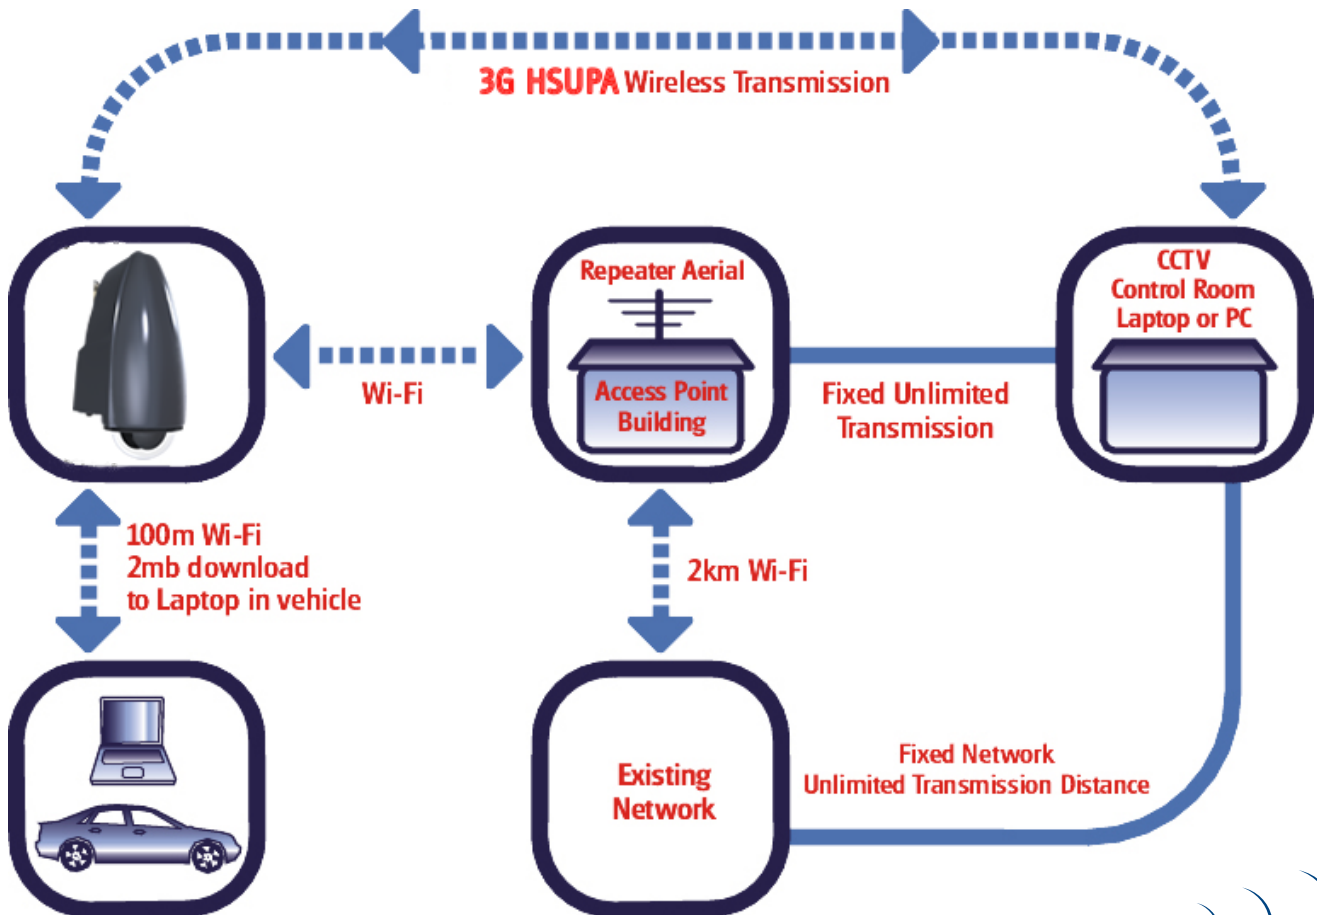

THE WCCTV 3G HSUPA DOME

Wireless CCTV's NEW 3G HSUPA Dome Camera System has earned its IP65 advanced weatherproof rating and provides the user with complete flexibility and portability. The system can be deployed in any location and is ideal for rapid installation and temporary surveillance applications. The Dome system has an integrated camera and transmission unit offered as a 'one box' solution. Users are able to dial in remotely, and access live or stored digital footage from the integral hard drive (up to 500GB capacity). The camera itself can be controlled remotely with full pan, tilt and zoom functionality and a 360° field of vision.

Every WCCTV product contains 3G (HSUPA) mobile technology, with automatic fallback to GPRS, plus an additional transmission medium to maximise flexibility and portability. This unique approach provides the ability to transmit fluid, high-resolution images wirelessly without geographical restrictions, making Wireless CCTV equipment ideal for covert operations and short term covert monitoring.

The WCCTV 3G Dome system has Wi-Fi technology built in as standard, which enables cost-free, high speed downloads up to 100m away from a Wi-Fi enabled laptop. As an optional extra it is possible to request long range Wi-Fi, which enables cost-free live monitoring up to 2km (line-of-sight) away from a broadband access point.

INSTALLATION

The WCCTV 3G Dome unit has a mass of only 4kg (including bracket) and can be attached to the side of a building, but is more commonly fastened to a column or street light. The unit can be powered using 110 - 240 Volts AC from the mains supply, or 12 Volts DC. The units can be installed within 20 minutes and redeployed easily.