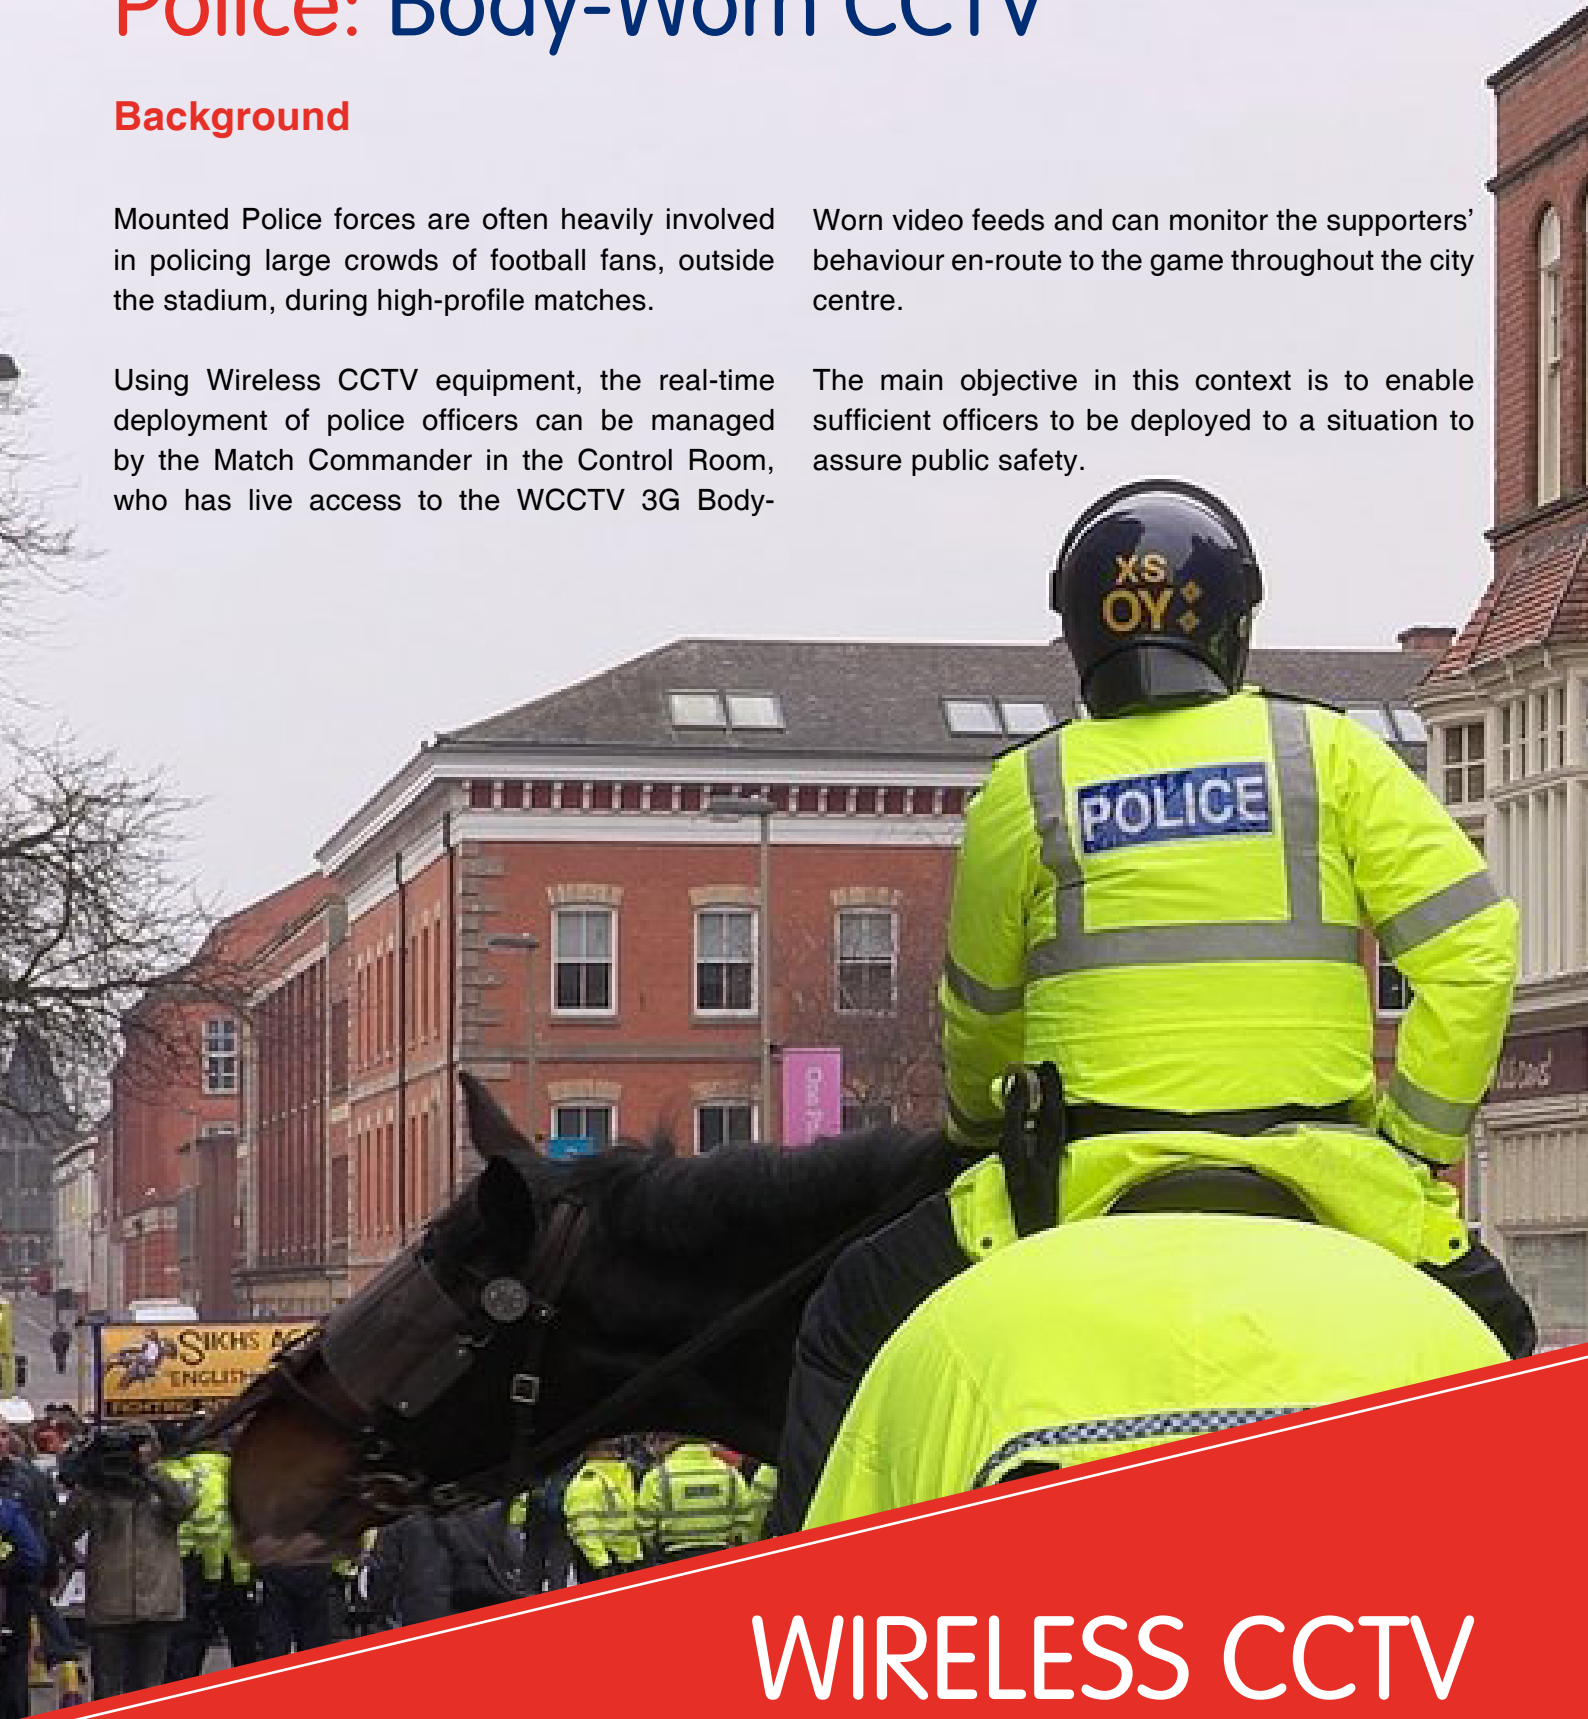

## Background

Mounted Police forces are often heavily involved in policing large crowds of football fans, outside the stadium, during high-profile matches.

Using Wireless CCTV equipment, the real-time deployment of police officers can be managed by the Match Commander in the Control Room, who has live access to the WCCTV 3G Body-

Worn video feeds and can monitor the supporters' behaviour en-route to the game throughout the city centre.

The main objective in this context is to enable sufficient officers to be deployed to a situation to assure public safety.