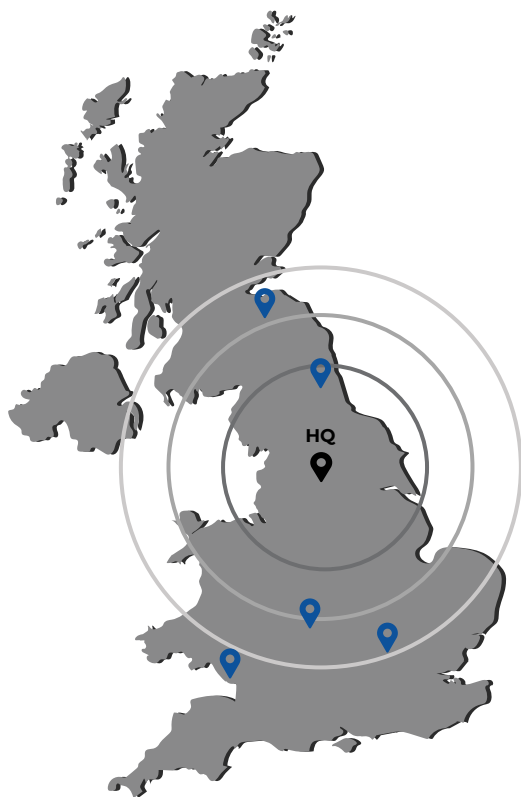

The History of Wireless CCTV Ltd

2001

6

20+
years

2000+

Established UK Locations Experience Sites Protected

Our Background

For over 20 years, WCCTV has been at the forefront of wireless CCTV security, providing industry-leading surveillance solutions that protect public spaces, property, construction sites and assets. Our cutting-edge technology and proven expertise ensure seamless security coverage, reducing the risk of crime towards your business or site.

- Construction Sites
- Critical Infrastructure Sites
- Vacant Properties
- Public Sector
- Rail Networks
- Traffic Management
- Public Events