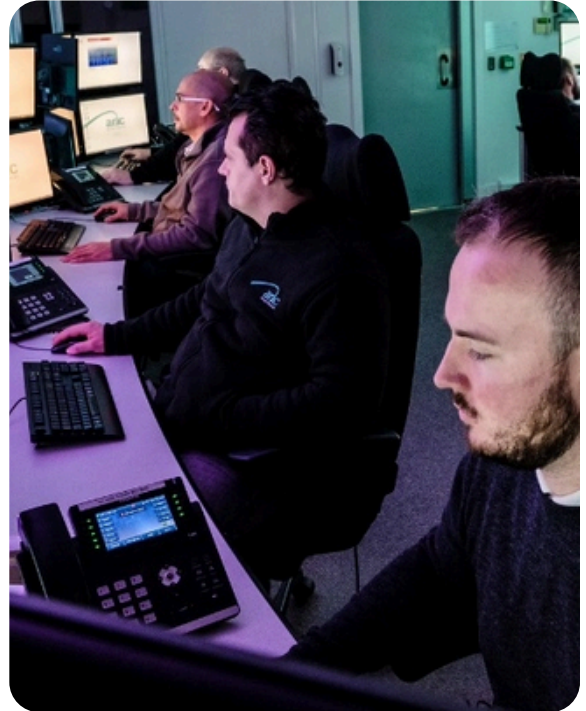

Remote Video Monitoring

Our Remote Monitoring service allows security cameras to be closely monitored by a team of professionals who can issue real-time audio alerts and dispatch police where necessary, ensuring your premises and assets are completely protected when you're not there.

WCCTV's surveillance systems can be connected to live video monitoring services delivered by our NSI Gold accredited partners. Monitoring teams provide real-time oversight of key event areas including:

- Entries, exits and perimeters
- Crowd hotspots
- Car parks and temporary road closures

When unusual activity is detected, they can intervene immediately. That includes triggering alarms, activating audio address systems or escalating to on-site teams. This proactive approach help deter anti-social behaviour, monitor crowd surges and bottlenecks and respond quickly to medical incidents or emergencies.

Our partner monitoring station provides a detailed report of **any incidents** taken place at your locations and give details on what action was taken - including speed of action.

Cheaper doesn't mean less effective. Our monitored CCTV systems are **always alert, always on guard** and can spot criminals even in complete darkness.

If an intrusion is detected at your site, a remote CCTV operator can activate the inbuilt blue lights, siren and voice-down systems on a Site Tower, acting as a **proven deterrent.**

Our partner monitoring station is an **NSI Gold Approved** UK-based Alarm Receiving Centre (ARC), operating sites 24 hours a day, 365 days a year.