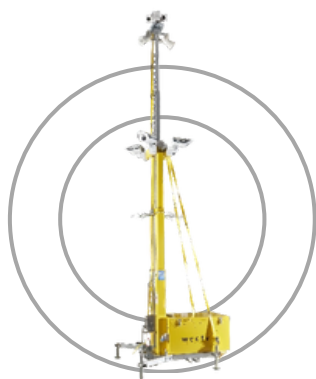

Temporary CCTV Solutions for Every Event

Eco Tower

The WCCTV Eco Tower is a mobile CCTV unit designed for sites looking to reduce generator use, fuel consumption and external noise.

[> Learn More](#)