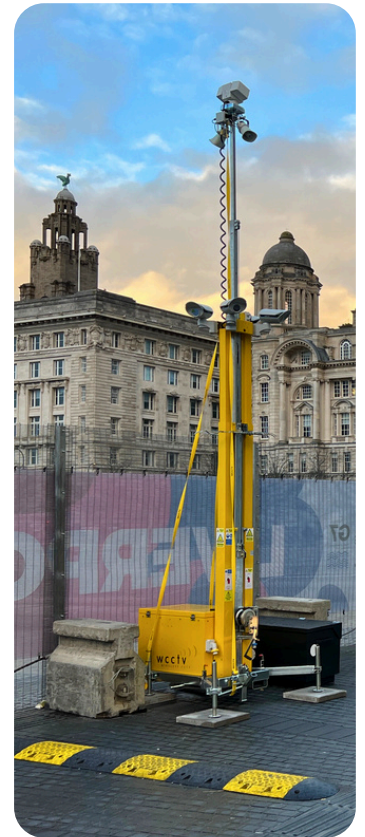

Temporary CCTV Solutions for Every Event

The Multicam Dome is a redeployable camera with a unique four-lens head, delivering complete 360° coverage from a single unit.

[Learn More](#)

A compact redeployable CCTV camera that combines full PTZ functionality, infrared night vision and mobile connectivity.

[Learn More](#)